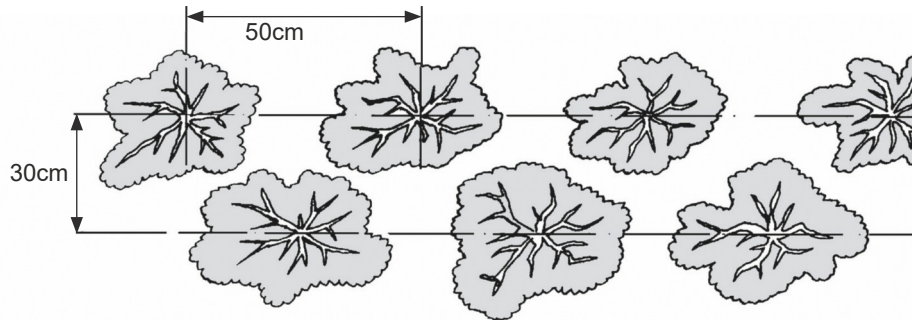

Available November to March.

We offer two options for mixed hedging at a per metre price. They are based on a planted hedge as double staggered rows at 4 plants per metre having a 30cm gap between the centres of rows.