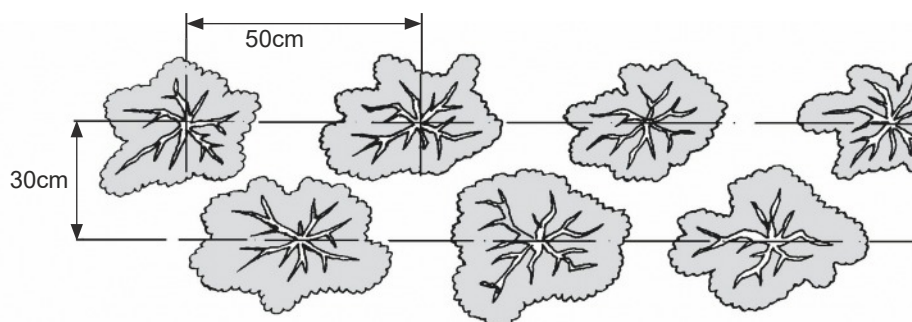

Available November to March.

We offer two options for mixed hedging at a per metre price. They are based on a planted hedge as double staggered rows at 4 plants per metre having a 30cm gap between the centres of rows.