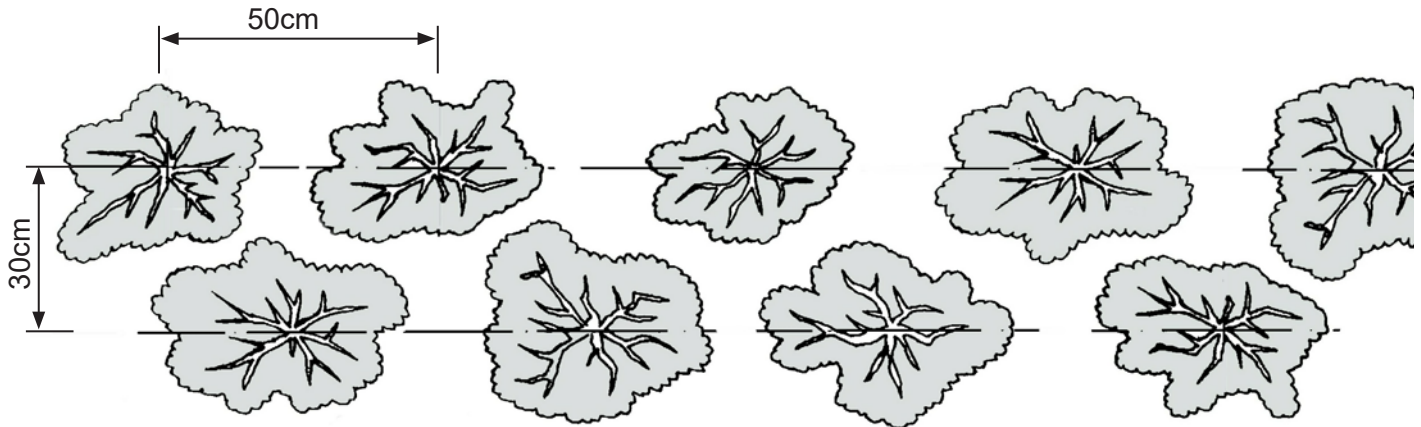

Native Hedging

Available November to March.

We offer two options for mixed hedging at a per metre price. They are based on a planted hedge as double staggered rows at 4 plants per metre having a 30cm gap between the centres of rows.

Stock proof hedge

A mix of 6 plant species based on 2 thorns (Hawthorn, Blackthorn) for 75% of the mix and 4 others which are suited to your soil, position and light conditions e.g. Field Maple, Dogwood, Wayfaring Tree, Hazel, Dog Rose, Field Maple or Wild Privet.

Price per metre (Guards extra)	100m+	25-100m	1-24m	
	40-60cm	£2.65	£3.80	£4.90
60-80cm	£3.01	£4.30	£6.42	

Wildlife friendly hedge

A mix of 6 plants species based on 2 thorns (Hawthorn, Blackthorn) for 50% of the mix and 4 others e.g. Guelder Rose, Spindle, Dogwood, Hazel, Wayfaring Tree, Dog Rose, Field Maple, Crab Apple, Buckthorn, Privet and Cherry plum.

Price per metre (Guards extra)	100m+	25-100m	1-24m	
	40-60cm	£2.91	£4.05	£5.60
60-80cm	£3.44	£4.96	£6.71	

Other hedging options

For other native hedging options and ornamental garden hedges please see our leaflet.